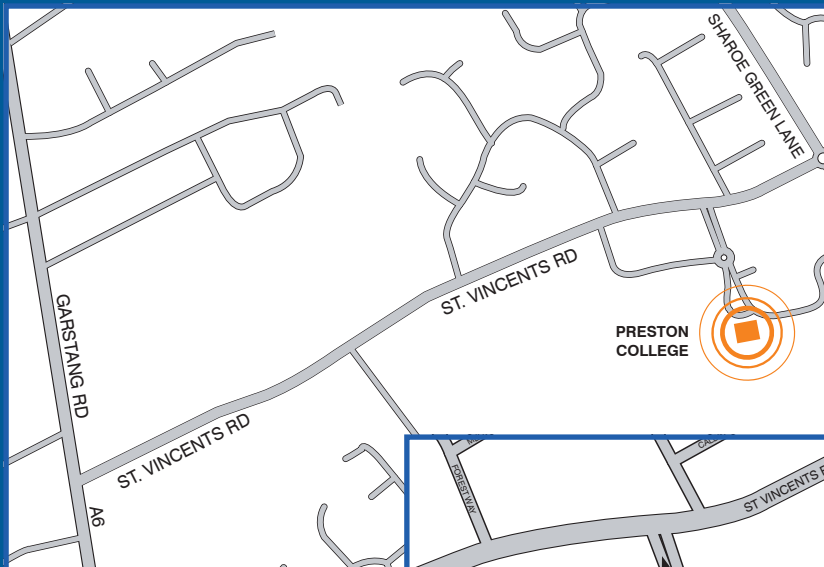

Preston College

Fulwood Campus
St. Vincents Road
Preston
PR2 8UR

Travelling South on the A6

Take the second exit at the roundabout with Junction 32 M6/Junction 1 M55.
Continue along the A6 Garstang Road for approximately 1.3 miles, and then turn left onto St. Vincents Road.
Preston College is situated approximately a ¼ mile on the left.

Travelling North on the M6

Leave the motorway at Junction 32 M6 (Preston).
Take the first exit at the roundabout with Junction 32 M6/Junction 1 M55.
Continue along the A6 Garstang Road for approximately 1.3 miles, and then turn left onto St. Vincents Road.
Preston College is situated approximately a ¼ mile on the left.

Travelling East on the M55

Leave the motorway at Junction 1 M55 (Preston).
At the roundabout take the third exit. Continue along the A6 Garstang Road for approximately 1.3 miles, and then turn left onto St. Vincents Road.
Preston College is situated approximately a ¼ mile on the left.