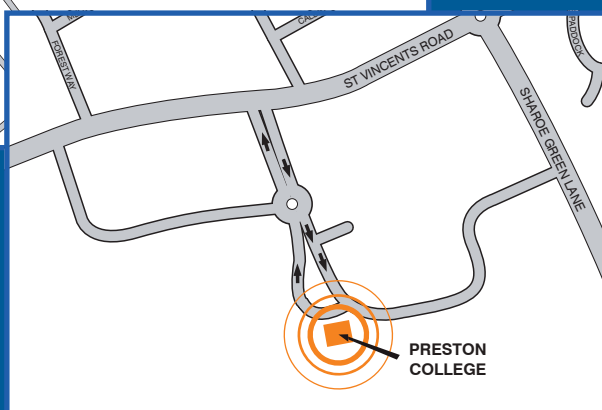

Preston College

Fulwood Campus
St. Vincents Road
Preston
PR2 8UR

Travelling South on the A6

Take the second exit at the roundabout with Junction 32 M6/Junction 1 M55.
Continue along the A6 Garstang Road for approximately 1.3 miles, and then turn left onto St. Vincents Road.
Preston College is situated approximately a ¼ mile on the left.

Travelling North on the M6

Leave the motorway at Junction 32 M6 (Preston).
Take the first exit at the roundabout with Junction 32 M6/Junction 1 M55.
Continue along the A6 Garstang Road for approximately 1.3 miles, and then turn left onto St. Vincents Road.
Preston College is situated approximately a ¼ mile on the left.

Travelling East on the M55

Leave the motorway at Junction 1 M55 (Preston).
At the roundabout take the third exit. Continue along the A6 Garstang Road for approximately 1.3 miles, and then turn left onto St. Vincents Road.
Preston College is situated approximately a ¼ mile on the left.